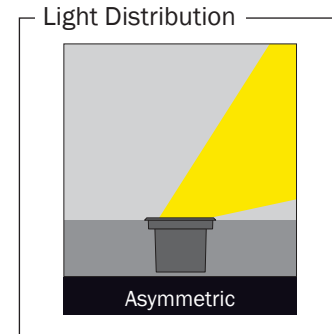

Dimensions

Nebula-X Asymmetric / [LGT.120.100](#)

Order Code /	Led Type	System Power	No. of Leds	Lumen Tc=60°	Kelvin / Color
LGT.120.100.10	Power Led	15W	12	1800	2700K
LGT.120.100.11	Power Led	15W	12	1835	3000K
LGT.120.100.12	Power Led	15W	12	1873	3500K
LGT.120.100.13	Power Led	15W	12	1911	4000K
LGT.120.100.14	Power Led	15W	12	1970	6000K
LGT.120.100.15	Power Led	11W	12	819	Red
LGT.120.100.16	Power Led	16W	12	1275	Green
LGT.120.100.17	Power Led	15W	12	530	Blue
LGT.120.100.18	Power Led	11W	12	550	Amber