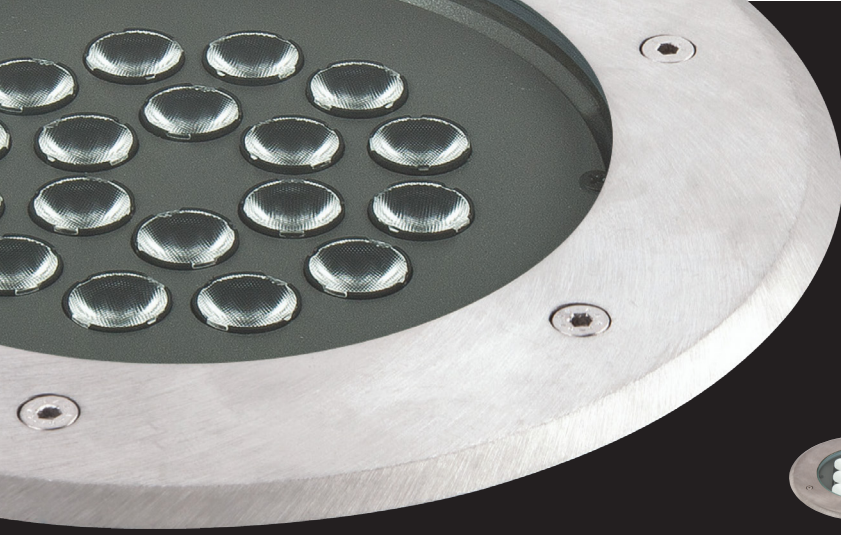

# Nebula

In-ground Luminaires Series

## Features

1. High efficient optic with narrow, medium, wide and asymmetric distribution options.
2. Highest efficiency Led's with 2700K, 3000K, 3500K, 4000K and 6000K CCT options.
3. 316 grade stainless steel frame.
4. High quality LED driver that can function both in low and high Ta conditions with five years warranty. On/off, 1-10V and DALI options available.
5. Plastic mounting outer box ease installation process.