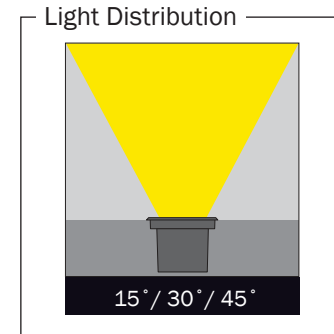

Dimensions

Nebula-L / LGT.120.100

Order Code /	Led Type	System Power	mA	No. of Leds	Lumen Tc=60°	Kelvin / Color
LGT.120.100.20	Power Led	13W	350mA	12	1574	2700K
LGT.120.100.21	Power Led	13W	350mA	12	1605	3000K
LGT.120.100.22	Power Led	13W	350mA	12	1639	3500K
LGT.120.100.23	Power Led	13W	350mA	12	1672	4000K
LGT.120.100.24	Power Led	13W	350mA	12	1722	6000K
LGT.120.100.25	Power Led	10W	350mA	12	719	Red
LGT.120.100.26	Power Led	14W	350mA	12	1071	Green
LGT.120.100.27	Power Led	13W	350mA	12	445	Blue
LGT.120.100.28	Power Led	10W	350mA	12	465	Amber