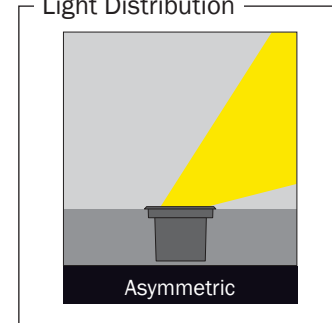

Light Distribution

Nebula-M Asymmetric /LGT.120.100

Order Code /	Led Type	System Power	No. of Leds	Lumen Tc=60°	Kelvin / Color
LGT.120.100.50	Power Led	7W	6	939	2700K
LGT.120.100.51	Power Led	7W	6	958	3000K
LGT.120.100.52	Power Led	7W	6	978	3500K
LGT.120.100.53	Power Led	7W	6	998	4000K
LGT.120.100.54	Power Led	7W	6	1028	6000K
LGT.120.100.55	Power Led	6W	6	430	Red
LGT.120.100.56	Power Led	8W	6	660	Green
LGT.120.100.57	Power Led	7W	6	278	Blue
LGT.120.100.58	Power Led	6W	6	289	Amber