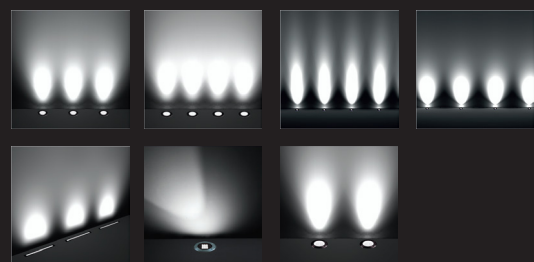

## Protection Class

We use 316 grade stainless steel frame and stainless steel outer screws in Flora range. Sodium hardened 8mm glass ensure IK10 and IP67 protection.

## Light Distributions

- Outdoor on floor luminaire with high protection class.
- Safe structures through the tempered pressure resistant glasses.
- Easy applicable luminaires through the inground recessed boxes.
- Max weight resistance : 3000 Kg.
- Led colour temperatures optionally 2700K, 3000K, 3500K, 4000K and 5000K.
- 316 grade Stainless steel frame.
- Symmetrical light distribution with 15°, 30° and 45° and asymmetric light distribution as well.