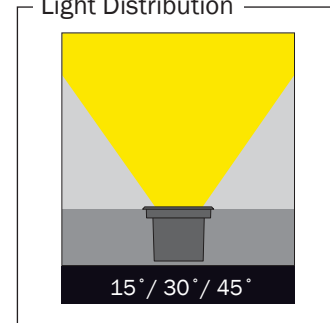

Light Distribution

Nebula-X / LGT.120.100

Order Code /	Led Type	System Power	mA	No. of Leds	Lumen Tc=60°	Kelvin / Color
LGT.120.100.01	Power Led	22W	1050mA	18	2655	2700K
LGT.120.100.02	Power Led	22W	1050mA	18	2715	3000K
LGT.120.100.03	Power Led	22W	1050mA	18	2770	3500K
LGT.120.100.04	Power Led	22W	1050mA	18	2825	4000K
LGT.120.100.05	Power Led	22W	1050mA	18	2910	6000K
LGT.120.100.06	Power Led	17W	1050mA	18	1215	Red
LGT.120.100.07	Power Led	23W	1050mA	18	1890	Green
LGT.120.100.08	Power Led	22W	1050mA	18	785	Blue
LGT.120.100.09	Power Led	17W	1050mA	18	820	Amber