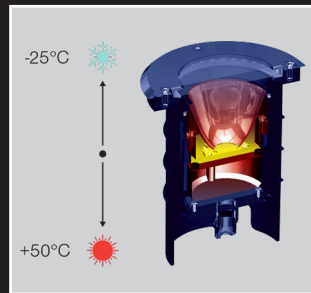

Operating Conditions

Thanks to its clever design heatsinks, our Flora range can operate at extreme conditions between -25° +50° degree ambient temperature.