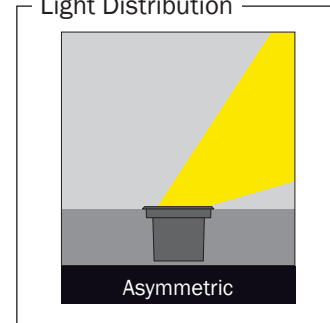

Light Distribution

Nebula-L Asymmetric / [LGT.120.100](#)

Order Code /	Led Type	System Power	No. of Leds	Lumen Tc=60°	Kelvin / Color
LGT.120.100.30	Power Led	10W	9	1195	2700K
LGT.120.100.31	Power Led	10W	9	1220	3000K
LGT.120.100.32	Power Led	10W	9	1245	3500K
LGT.120.100.33	Power Led	10W	9	1271	4000K
LGT.120.100.34	Power Led	10W	9	1309	6000K
LGT.120.100.35	Power Led	8W	9	546	Red
LGT.120.100.36	Power Led	11W	9	814	Green
LGT.120.100.37	Power Led	10W	9	341	Blue
LGT.120.100.38	Power Led	8W	9	357	Amber