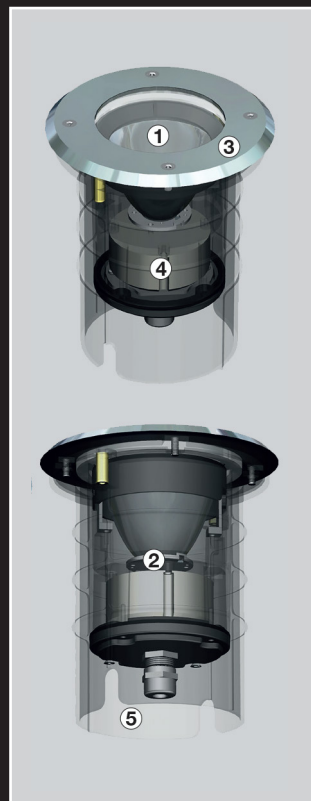

Features

1. High efficient optic with narrow, medium, wide and asymmetric distribution options.
2. Highest efficiency Led's with 2700K, 3000K, 3500K, 4000K and 6000K CCT options.
3. 316 grade stainless steel frame.
4. High quality LED driver that can function both in low and high Ta conditions with five years warranty. On/off, 1-10V and DALI options available.
5. Plastic mounting outer box ease installation process.